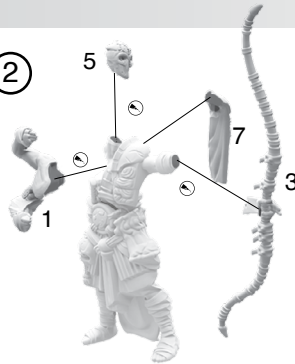

Vanguard Clones/ Vanguard Clone Infiltrators

Troop Example

①

②

Marksmen Clones

Troop Example

①

②

③