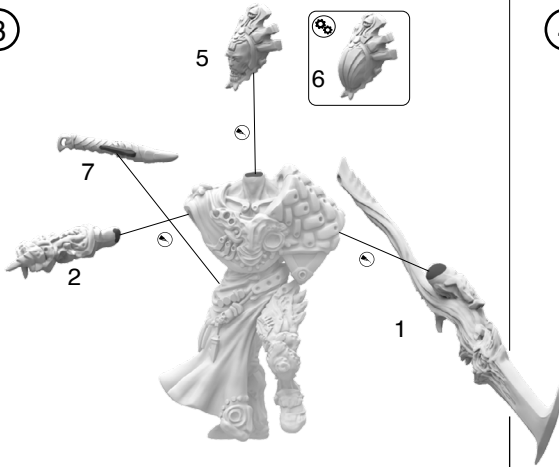

Make sure to dry fit parts before gluing.

Customizability:

- Force-Grown Drones

- ◆ All parts are fully interchangeable with the exception of part no. 8 that pairs with part no. 11.
- ◆ Command sprue parts are interchangeable in all poses.

- Vanguard Clones/ Vanguard Clone Infiltrators

- ◆ All Heads and Arms are interchangeable in all poses.

High Clone Executor

①

②

③

④

✓