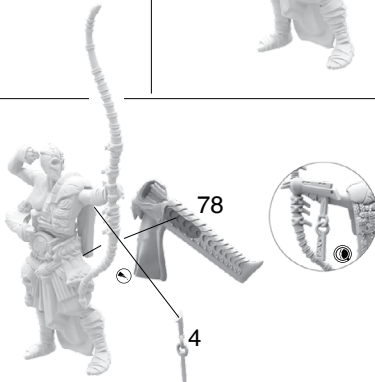

Vanguard Clones/ Vanguard Clone Infiltrators

Troop Example

①

②

Marksmen Clones

Troop Example

①

②

③