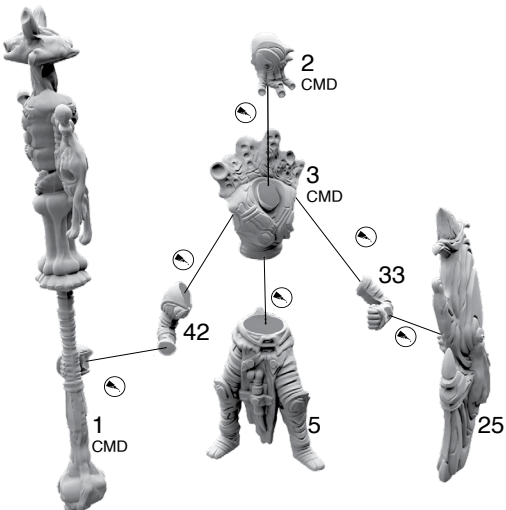

Make sure to dry fit parts before gluing.

Customizability:

- Force-Grown Drones

- ◆ All parts are fully interchangeable with the exception of part no. 8 that pairs with part no. 11.
- ◆ Command sprue parts are interchangeable in all poses.

- Vanguard Clones/ Vanguard Clone Infiltrators

- ◆ All Heads and Arms are interchangeable in all poses.

High Clone Executor

①

②

③

④

✓

Vanguard Clones/ Vanguard Clone Infiltrators

Troop Example

①

Vanguard Clones

②

Vanguard Clone Infiltrators

Marksmen Clones

Troop Example

①

②

③

Force-Grown Drones

Troop Example

Pheromonic Node

Incarnate Sentinels