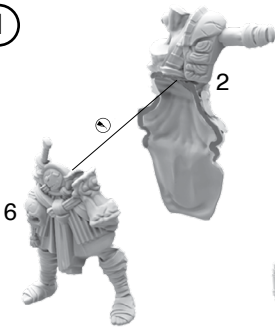

Marksmen Clones

Troop Example

①