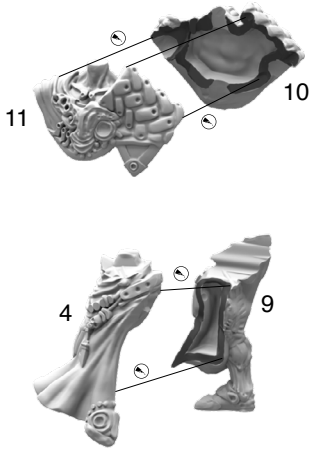

Make sure to dry fit parts before gluing.

Customizability:

- Force-Grown Drones

- ◆ All parts are fully interchangeable with the exception of part no. 8 that pairs with part no. 11.
- ◆ Command sprue parts are interchangeable in all poses.

- Vanguard Clones/ Vanguard Clone Infiltrators

- ◆ All Heads and Arms are interchangeable in all poses.

High Clone Executor

①

②

③

④

✓