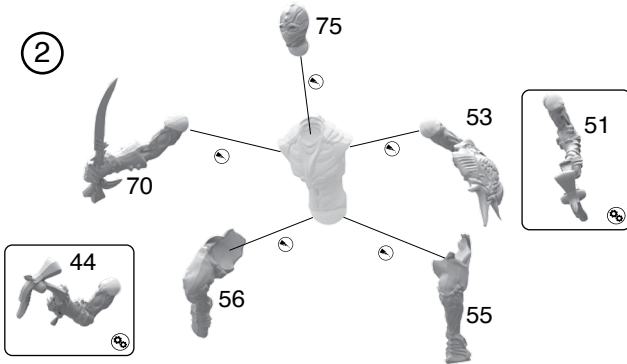

Make sure to dry fit parts before gluing.

Customizability:

- Force-Grown Drones

- ◆ All parts are fully interchangeable with the exception of part no. 8 that pairs with part no. 11.
- ◆ Command sprue parts are interchangeable in all poses.

Vanguard Clones/ Vanguard Clone Infiltrators

Troop Example

①

Vanguard Clones

②

Vanguard Clone Infiltrators

Marksmen Clones

Troop Example