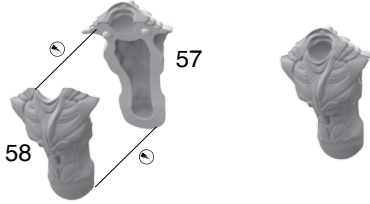

Vanguard Clones/ Vanguard Clone Infiltrators

Troop Example

①