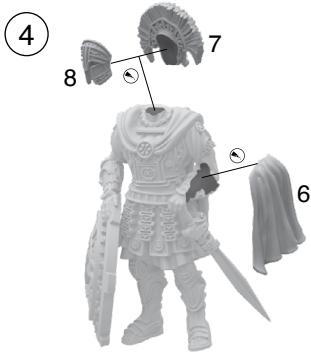

 Make sure to dry fit parts before gluing.

Customizability:

- Agema / Thorakites

- ◆ All **Body parts** have corresponding letters.
- ◆ All **Heads** and **Arms** are interchangeable in all poses.

- Satyroi / Selinoi

- ◆ All **Body parts** have corresponding numbers.
- ◆ All **Heads** and **Arms** are interchangeable in all poses.

- Sacred Band

- ◆ All **Body parts** have corresponding numbers.

Aristarch

Minotaur Thyreans / Minotaur Haspists