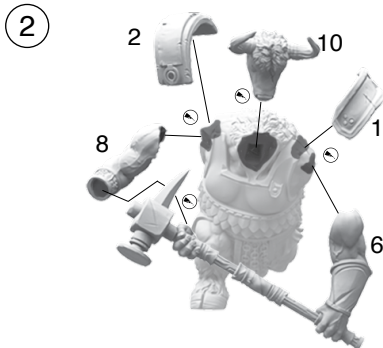

 Make sure to dry fit parts before gluing.

Customizability:

- Agema / Thorakites

- ◆ All **Body parts** have corresponding letters.
- ◆ All **Heads** and **Arms** are interchangeable in all poses.

- Satyroi / Selinoi

- ◆ All **Body parts** have corresponding numbers.
- ◆ All **Heads** and **Arms** are interchangeable in all poses.

- Sacred Band

- ◆ All **Body parts** have corresponding numbers.

Aristarch

Minotaur Thyreans / Minotaur Haspists

Minotaur Thyrean

Minotaur Haspists Parts	
Right Arm	7
Left Arm	6
	12

Minotaur Haspist

Agema / Thorakites

Pose 1

Agema Troop

Thorakites Troop

Pose 2