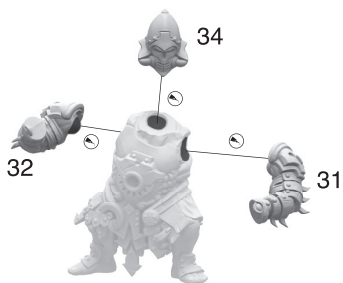

40

Flame Berserkers Troop and Leader

Flame Berserkers Troop

Flame Berserkers Leader

Magmaforged - Flame Berserkers

Pose 4 - Troop and Standard Bearer

1

Magmaforged Troop

2

A

B

2

Flame Berserkers Troop and Standard Bearer

Standard Bearer Head
48CMD
47CMD

3

✓
Magmaforged Troop