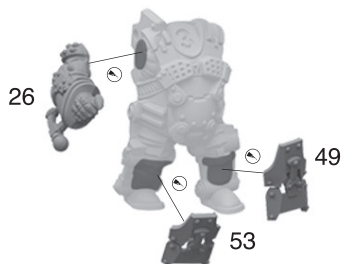

Fireforged

Single Troop Assembly

1

2

3

4

5

◆ For more posing examples scan the QR code on the Instructions cover.