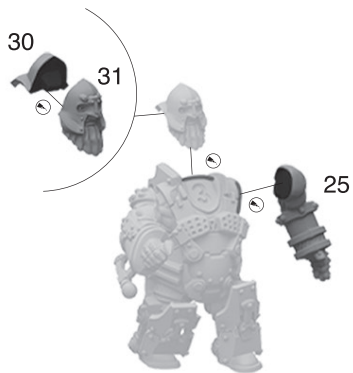

Fireforged

Single Troop Assembly

1

2

3

4

5

◆ For more posing examples scan the QR code on the Instructions cover.