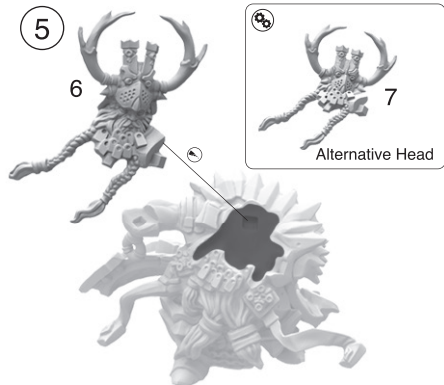

♦ Make sure to dry fit parts before gluing.

Customizability:

- ♦ **Thanes** : **Heads** and **Body** parts have corresponding letters.
- ♦ **Magmaforged** : All **Heads** are interchangeable.
- ♦ **Fireforged** : All **Heads** are interchangeable.

Hold Raegh

1

2

3

4

5

6

7

✓

Hold Thanes / Dragonslayers

Troop, Leader and Standard Bearer

③ Hold Thanes
Leader and Troop

A

B

Hold Thanes
Standard Bearer

③