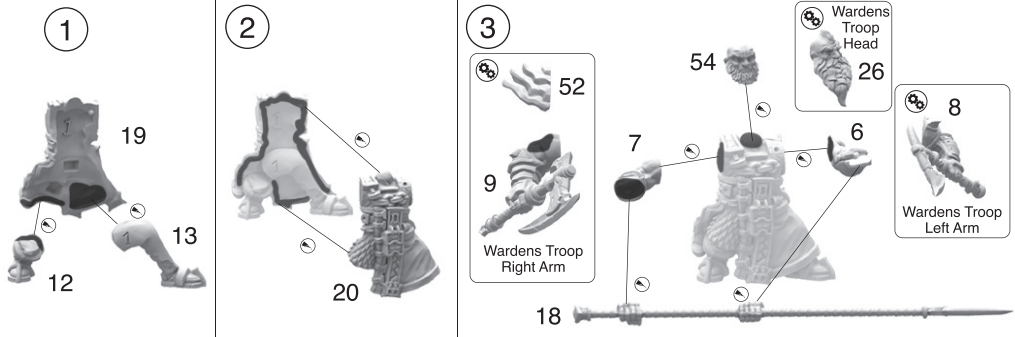

Wardens / Initiates

Initiates Polearm Bearer Troop and Wardens Troop - Single troop assembly example

✓ Wardens Troop