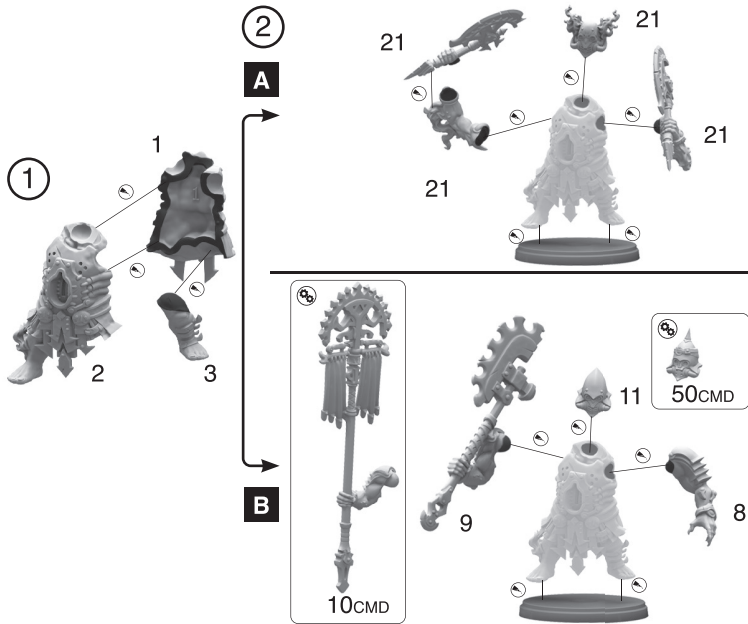

Tempered Steel Shaper

①

②

③

✓

Magmaforged / Flame Berserkers

Pose 1 - Troop Variations and Standard Bearer

Flame Berserkers Troop

Pose 2 - Troop Variations and Leader

Magmaforged Troop

Pose 3 - Troop Variations and Leader

1

2

A

✓ Magmaforged Troop

B