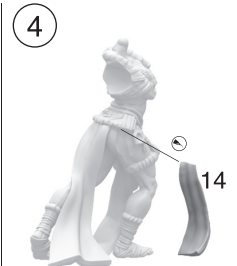

Chosen of Death - Pose 2