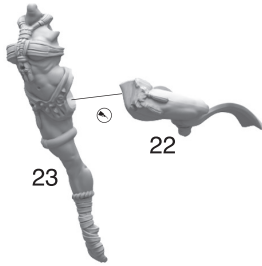

MADE IN POLAND, EU 201 161 191

CHOSEN OF DEATH
WDRNCODER1121S019082024

x3

Customizability:

- ◆ All body parts have corresponding numbers.
- ◆ All heads front and back parts have corresponding letters.
- ◆ All heads and thigh pouches are interchangeable in all poses.
- ◆ All hands are interchangeable in all poses with the exception of no29 which is meant for pose 4.

Chosen of Death - Pose 1

Chosen of Death - Pose 2

Chosen of Death - Pose 3

1

2

3

4

5

6

✓

Chosen of Death - Pose 4 and Leader

1

2

3

4

5