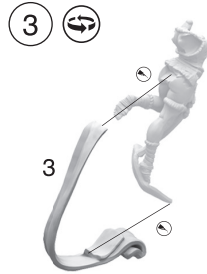

Chosen of Death - Pose 1