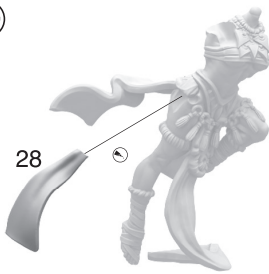

MADE IN POLAND, EU 201 161 191

CHOSEN OF DEATH
WDRNCODER1121S019082024

x3

Customizability:

- ◆ All body parts have corresponding numbers.
- ◆ All heads front and back parts have corresponding letters.
- ◆ All heads and thigh pouches are interchangeable in all poses.
- ◆ All hands are interchangeable in all poses with the exception of no29 which is meant for pose 4.

Chosen of Death - Pose 1

Chosen of Death - Pose 2

Chosen of Death - Pose 3

1

2

3

4

5

6

✓

Chosen of Death - Pose 4 and Leader

1

2

3

4

5