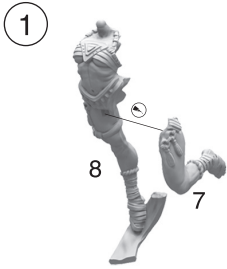

MADE IN POLAND, EU 201 161 191

CHOSEN OF DEATH
WDRNCODER1121S019082024

x3

Customizability:

- ◆ All body parts have corresponding numbers.
- ◆ All heads front and back parts have corresponding letters.
- ◆ All heads and thigh pouches are interchangeable in all poses.
- ◆ All hands are interchangeable in all poses with the exception of no29 which is meant for pose 4.

Chosen of Death - Pose 1

Chosen of Death - Pose 2

Chosen of Death - Pose 3

1

2

3

4

5