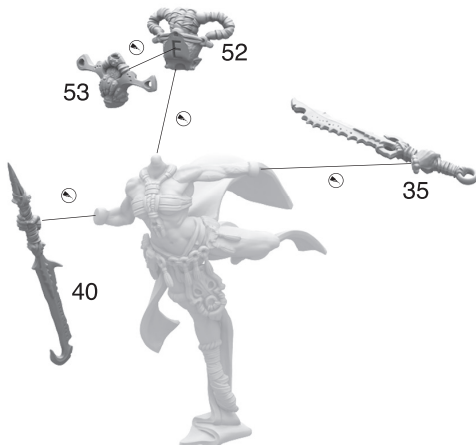

MADE IN POLAND, EU 201 161 191

CHOSEN OF DEATH
WDRNCODER1121S019082024

x3

Customizability:

- ◆ All body parts have corresponding numbers.
- ◆ All heads front and back parts have corresponding letters.
- ◆ All heads and thigh pouches are interchangeable in all poses.
- ◆ All hands are interchangeable in all poses with the exception of no29 which is meant for pose 4.

Chosen of Death - Pose 1

Chosen of Death - Pose 2

Chosen of Death - Pose 3

1

2

3

4

5

6

✓

Chosen of Death - Pose 4 and Leader

1

2

3

4

5