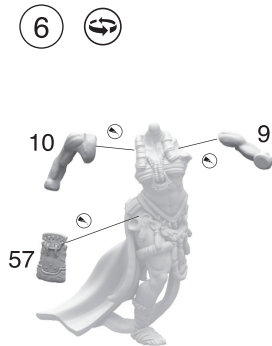

MADE IN POLAND, EU 201 161 191

CHOSEN OF DEATH
WDRNCODER1121S019082024

x3

Customizability:

- ◆ All body parts have corresponding numbers.
- ◆ All heads front and back parts have corresponding letters.
- ◆ All heads and thigh pouches are interchangeable in all poses.
- ◆ All hands are interchangeable in all poses with the exception of no29 which is meant for pose 4.

Chosen of Death - Pose 1

Chosen of Death - Pose 2

Chosen of Death - Pose 3

1

2

3

4

5