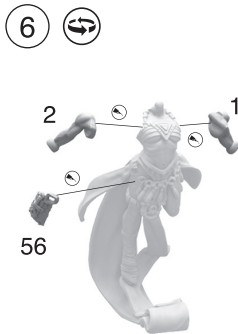

MADE IN POLAND, EU 201 161 191

CHOSEN OF DEATH
WDRNCODER1121S019082024

x3

Customizability:

- ◆ All body parts have corresponding numbers.
- ◆ All heads front and back parts have corresponding letters.
- ◆ All heads and thigh pouches are interchangeable in all poses.
- ◆ All hands are interchangeable in all poses with the exception of no29 which is meant for pose 4.

Chosen of Death - Pose 1

Chosen of Death - Pose 2

Chosen of Death - Pose 3

1

2

3

4

5