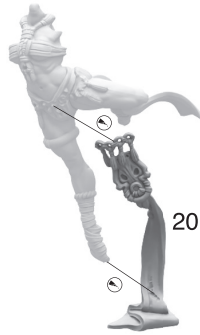

MADE IN POLAND, EU 201 161 191

CHOSEN OF DEATH
WDRNCODER1121S019082024

x3

Customizability:

- ◆ All body parts have corresponding numbers.
- ◆ All heads front and back parts have corresponding letters.
- ◆ All heads and thigh pouches are interchangeable in all poses.
- ◆ All hands are interchangeable in all poses with the exception of no29 which is meant for pose 4.

Chosen of Death - Pose 1

Chosen of Death - Pose 2

Chosen of Death - Pose 3

1

2

3

4

5

6

✓

Chosen of Death - Pose 4 and Leader

1

2

3

4

5