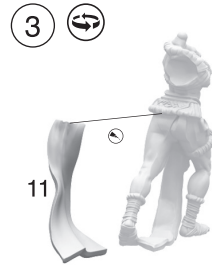

MADE IN POLAND, EU 201 161 191

CHOSEN OF DEATH
WDRNCODER1121S019082024

x3

Customizability:

- ◆ All body parts have corresponding numbers.
- ◆ All heads front and back parts have corresponding letters.
- ◆ All heads and thigh pouches are interchangeable in all poses.
- ◆ All hands are interchangeable in all poses with the exception of no29 which is meant for pose 4.

Chosen of Death - Pose 1

Chosen of Death - Pose 2

Chosen of Death - Pose 3

1

2

3

4

5