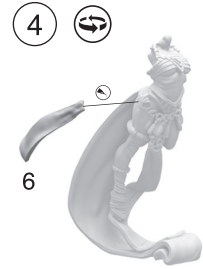

MADE IN POLAND, EU 201 161 191

CHOSEN OF DEATH
WDRNCODER1121S019082024

x3

Customizability:

- ◆ All body parts have corresponding numbers.
- ◆ All heads front and back parts have corresponding letters.
- ◆ All heads and thigh pouches are interchangeable in all poses.
- ◆ All hands are interchangeable in all poses with the exception of no29 which is meant for pose 4.

Chosen of Death - Pose 1

Chosen of Death - Pose 2

Chosen of Death - Pose 3

1

2

3

4

5