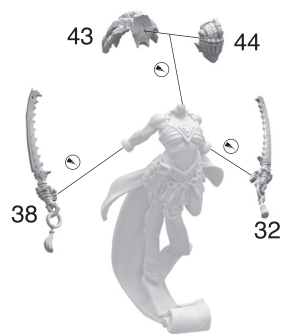

MADE IN POLAND, EU 201 161 191

CHOSEN OF DEATH
WDRNCODER1121S019082024

x3

Customizability:

- ◆ All body parts have corresponding numbers.
- ◆ All heads front and back parts have corresponding letters.
- ◆ All heads and thigh pouches are interchangeable in all poses.
- ◆ All hands are interchangeable in all poses with the exception of no29 which is meant for pose 4.

Chosen of Death - Pose 1

Chosen of Death - Pose 2

Chosen of Death - Pose 3

1

2

3

4

5