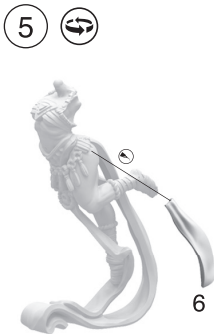

MADE IN POLAND, EU 201 161 191

CHOSEN OF DEATH
WDRNCODER1121S019082024

x3

Customizability:

- ◆ All body parts have corresponding numbers.
- ◆ All heads front and back parts have corresponding letters.
- ◆ All heads and thigh pouches are interchangeable in all poses.
- ◆ All hands are interchangeable in all poses with the exception of no29 which is meant for pose 4.

Chosen of Death - Pose 1

Chosen of Death - Pose 2

Chosen of Death - Pose 3

1

2

3

4

5