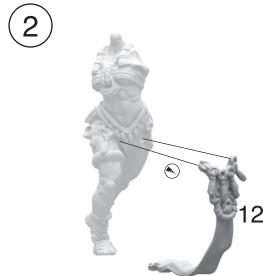

MADE IN POLAND, EU 201 161 191

CHOSEN OF DEATH
WDRNCODER1121S019082024

x3

Customizability:

- ◆ All body parts have corresponding numbers.
- ◆ All heads front and back parts have corresponding letters.
- ◆ All heads and thigh pouches are interchangeable in all poses.
- ◆ All hands are interchangeable in all poses with the exception of no29 which is meant for pose 4.

Chosen of Death - Pose 1

Chosen of Death - Pose 2

Chosen of Death - Pose 3

1

2

3

4

5