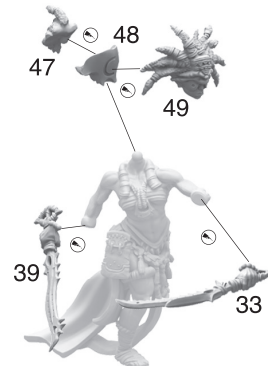

MADE IN POLAND, EU 201 161 191

CHOSEN OF DEATH
WDRNCODER1121S019082024

x3

Customizability:

- ◆ All body parts have corresponding numbers.
- ◆ All heads front and back parts have corresponding letters.
- ◆ All heads and thigh pouches are interchangeable in all poses.
- ◆ All hands are interchangeable in all poses with the exception of no29 which is meant for pose 4.

Chosen of Death - Pose 1

Chosen of Death - Pose 2

Chosen of Death - Pose 3

1

2

3

4

5