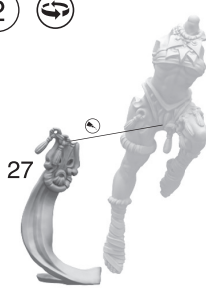

MADE IN POLAND, EU 201 161 191

CHOSEN OF DEATH
WDRNCODER1121S019082024

x3

Customizability:

- ◆ All body parts have corresponding numbers.
- ◆ All heads front and back parts have corresponding letters.
- ◆ All heads and thigh pouches are interchangeable in all poses.
- ◆ All hands are interchangeable in all poses with the exception of no29 which is meant for pose 4.

Chosen of Death - Pose 1

Chosen of Death - Pose 2

Chosen of Death - Pose 3

1

2

3

4

5

6

✓

Chosen of Death - Pose 4 and Leader

1

2

3

4

5