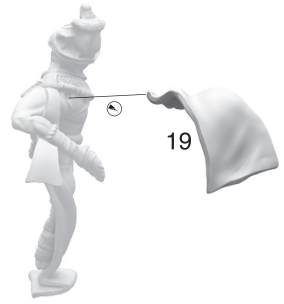

MADE IN POLAND, EU 201 161 191

CHOSEN OF DEATH
WDRNCODER1121S019082024

x3

Customizability:

- ◆ All body parts have corresponding numbers.
- ◆ All heads front and back parts have corresponding letters.
- ◆ All heads and thigh pouches are interchangeable in all poses.
- ◆ All hands are interchangeable in all poses with the exception of no29 which is meant for pose 4.

Chosen of Death - Pose 1

Chosen of Death - Pose 2

Chosen of Death - Pose 3

1

2

3

4

5

6

✓

Chosen of Death - Pose 4 and Leader

1

2

3

4

5