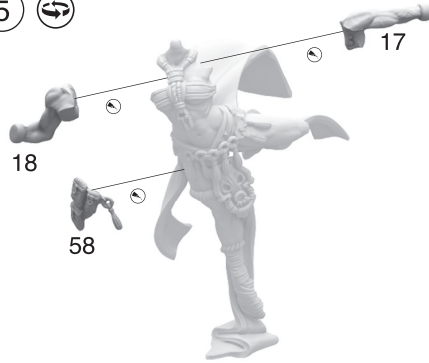

MADE IN POLAND, EU 201 161 191

CHOSEN OF DEATH
WDRNCODER1121S019082024

x3

Customizability:

- ◆ All body parts have corresponding numbers.
- ◆ All heads front and back parts have corresponding letters.
- ◆ All heads and thigh pouches are interchangeable in all poses.
- ◆ All hands are interchangeable in all poses with the exception of no29 which is meant for pose 4.

Chosen of Death - Pose 1

Chosen of Death - Pose 2

Chosen of Death - Pose 3

1

2

3

4

5

6

✓

Chosen of Death - Pose 4 and Leader

1

2

3

4

5