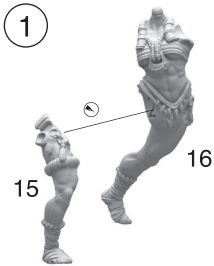

MADE IN POLAND, EU 201 161 191

CHOSEN OF DEATH
WDRNCODER1121S019082024

x3

Customizability:

- ◆ All body parts have corresponding numbers.
- ◆ All heads front and back parts have corresponding letters.
- ◆ All heads and thigh pouches are interchangeable in all poses.
- ◆ All hands are interchangeable in all poses with the exception of no29 which is meant for pose 4.

Chosen of Death - Pose 1

Chosen of Death - Pose 2

Chosen of Death - Pose 3

1

2

3

4

5