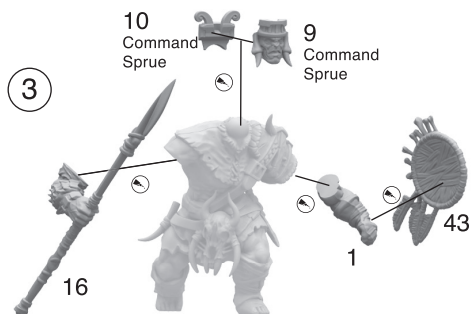

## SYMBOL EXPLANATION

- |  |  |  |
|--|--|--|
|  Special Instruction -Please read |  Do not glue the components |  Rotate part        |
|  Variant assembly                 |  Detail view                |  Glue the component |
|  Stage complete                   |  Repeat process             |  |

*You will need:*

Plastic Glue

Plier Cutters

Precision Knife

For the latest update of these instructions, scan here

## Blooded Sprues

# Pose 1 Blooded / Braves Leader