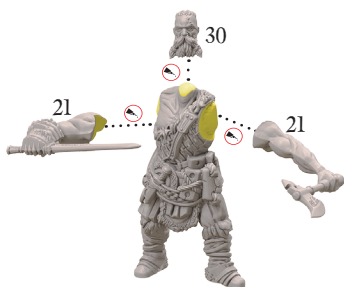

Raiders

Single troop assembly example

①

③

Raiders Commander

1

2

3

*Command sprue parts are interchangeable in all poses

Raiders Bannerman

1

2

3

*Command sprue parts are interchangeable in all poses

4

Ugr

Single troop assembly example

1

2

3

4