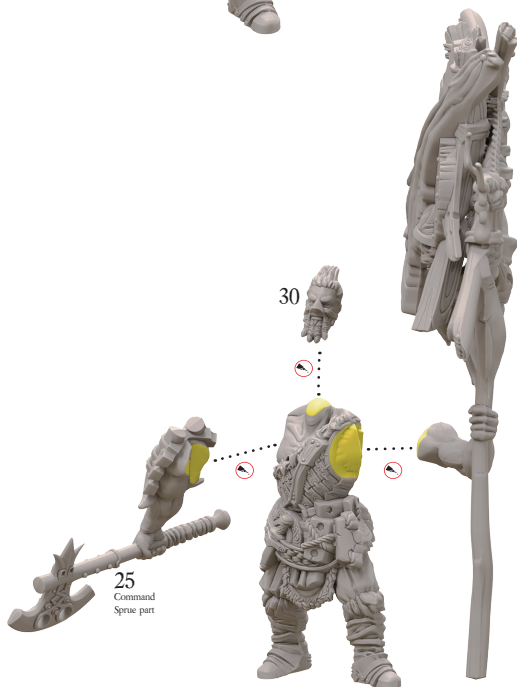

Raiders

Single troop assembly example

①

③

Raiders Commander

1

2

3

*Command sprue parts are interchangeable in all poses

Raiders Bannerman

1

2

3

*Command sprue parts are interchangeable in all poses

4

Ugr

Single troop assembly example

1

2

3

4