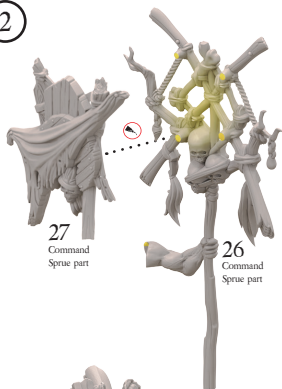

Raiders

Single troop assembly example

①

③

Raiders Commander

1

2

3

*Command sprue parts are interchangeable in all poses

Raiders Bannerman

1

2

3

*Command sprue parts are interchangeable in all poses

4

Ugr

Single troop assembly example

1

2

3

4