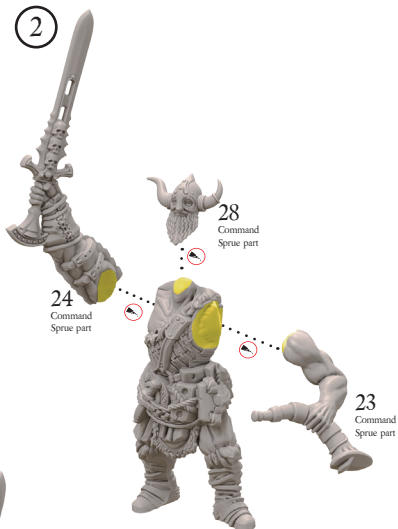

Raiders

Single troop assembly example

①

③

Raiders Commander

1

2

3

*Command sprue parts are interchangeable in all poses

Raiders Bannerman

1

2

3

*Command sprue parts are interchangeable in all poses

4

Ugr

Single troop assembly example

1

2

3

4