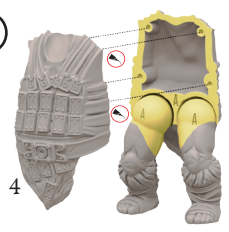

Raiders

Single troop assembly example

①

③

Raiders Commander

1

2

3

*Command sprue parts are interchangeable in all poses

Raiders Bannerman

1

2

3

*Command sprue parts are interchangeable in all poses

4

Ugr

Single troop assembly example

1

2

3

4