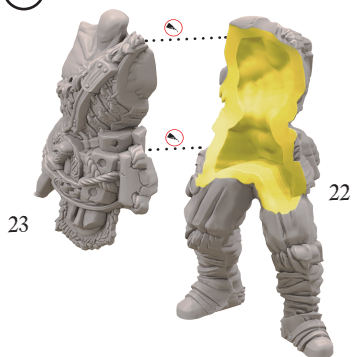

Raiders

Single troop assembly example

①

③

Raiders Commander

1

2

3

*Command sprue parts are interchangeable in all poses

Raiders Bannerman

1

2

3

*Command sprue parts are interchangeable in all poses

4

Ugr