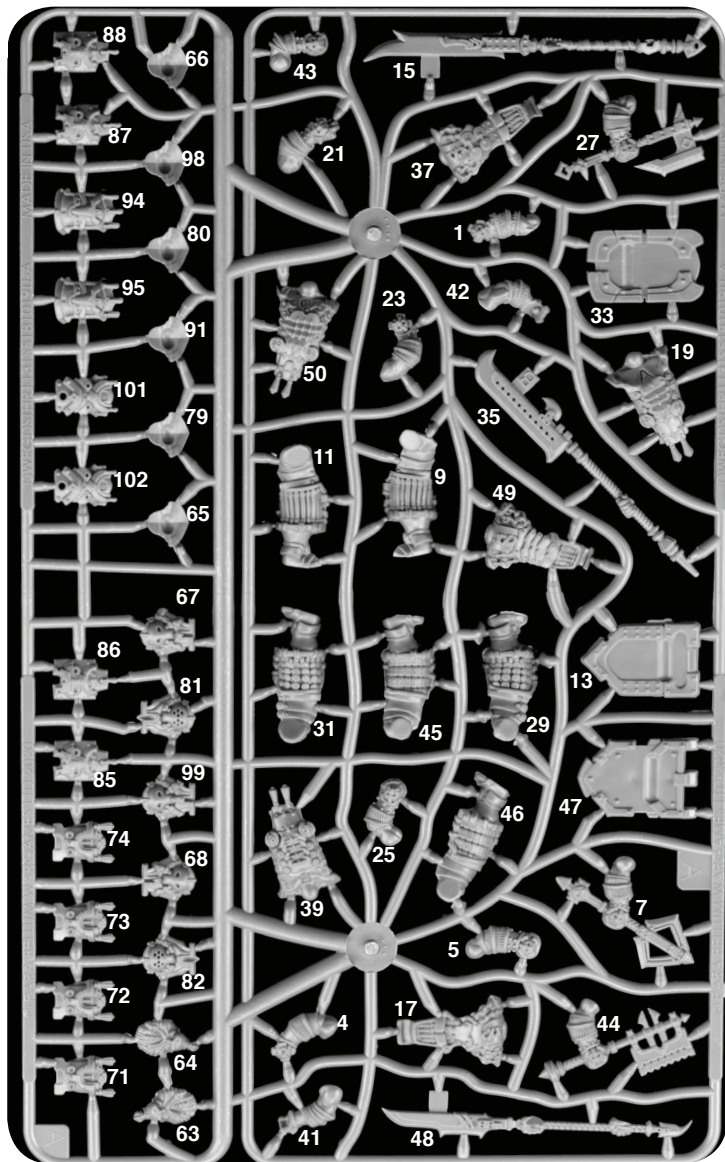

Dragonslayers

Single troop assembly example

①

②

*Hand and head parts are interchangeable in all poses

3

Dragonslayers Commander

1

2

*Command sprue parts are interchangeable in all poses

3

Dragonslayers Bannerman

1

2

*Command sprue parts are interchangeable in all poses

3

4

MADE IN U.S.A.

100

16

53

105

54

18

22

84

70

14

6

24

3

69