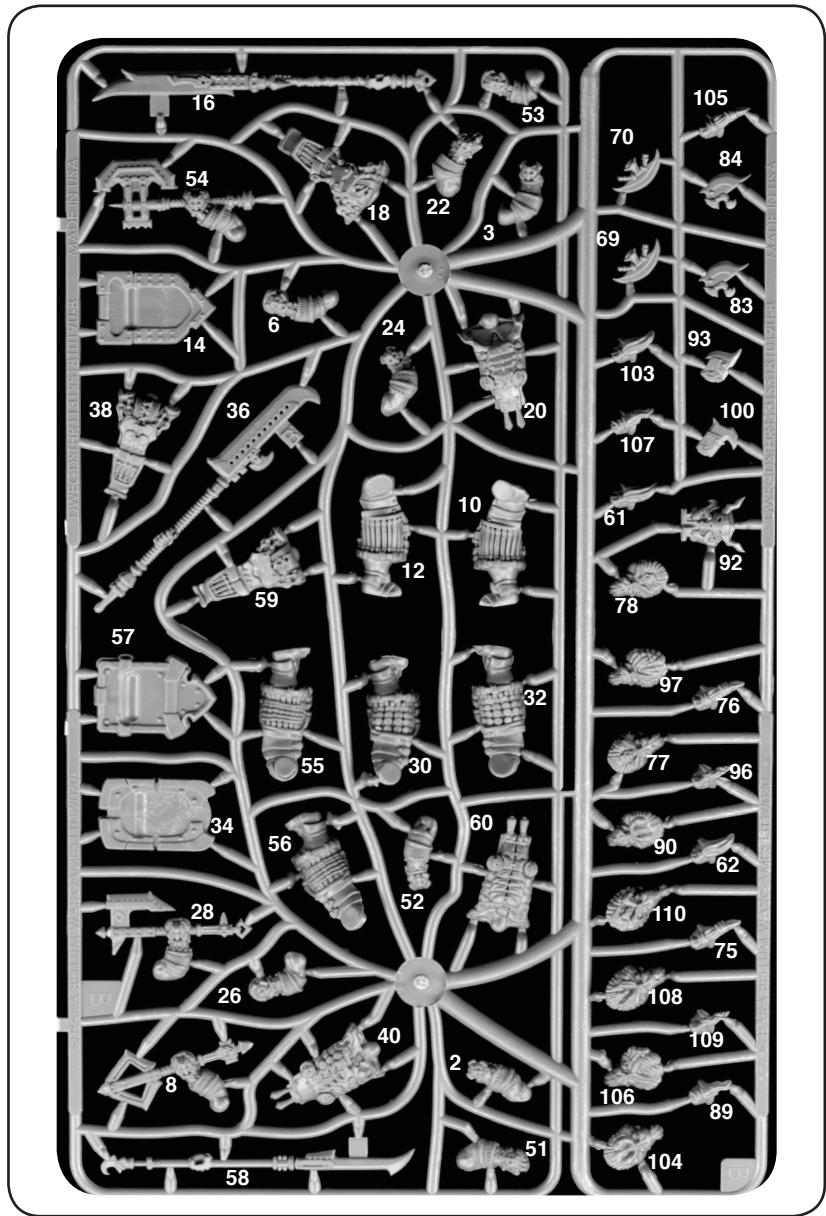

Dragonslayers

Single troop assembly example

①

②

*Hand and head parts are interchangeable in all poses

3

Dragonslayers Commander

1

2

*Command sprue parts are interchangeable in all poses

3

Dragonslayers Bannerman

1

2

*Command sprue parts are interchangeable in all poses

3

4

MADE IN U.S.A.

100

16

53

105

54

18

83

38

36

20

93

103

100

59