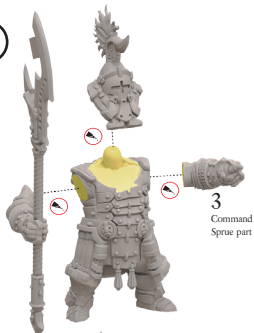

Dragonslayers

Single troop assembly example

①

②

*Hand and head parts are interchangeable in all poses

3

Dragonslayers Commander

1

2

*Command sprue parts are interchangeable in all poses

3

Dragonslayers Bannerman

1

2

*Command sprue parts are interchangeable in all poses

3