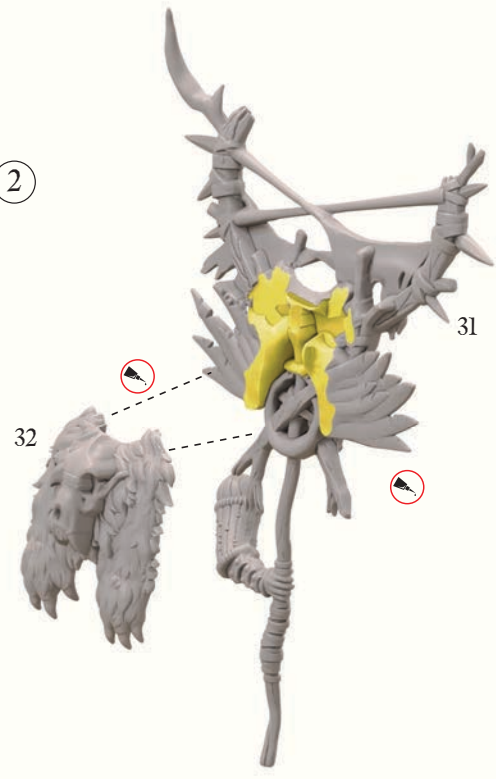

# Stalkers

Single troop assembly example

①

Torso A

②

Right Leg A

Left Leg A

③

\*Hand and head parts are interchangeable in all poses

# Stalkers Commander

①

②

③

\*Command sprue parts are interchangeable in all poses

# Stalkers Bannerman

①

②

③

\*Command sprue parts are interchangeable in all poses