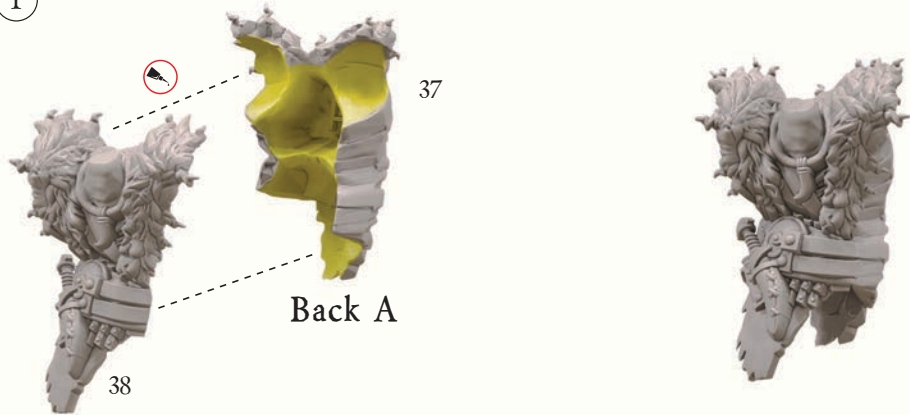

# Stalkers

Single troop assembly example

①

Torso A

②

Right Leg A

Left Leg A

③

\*Hand and head parts are interchangeable in all poses

# Stalkers Commander

①

②

③

\*Command sprue parts are interchangeable in all poses