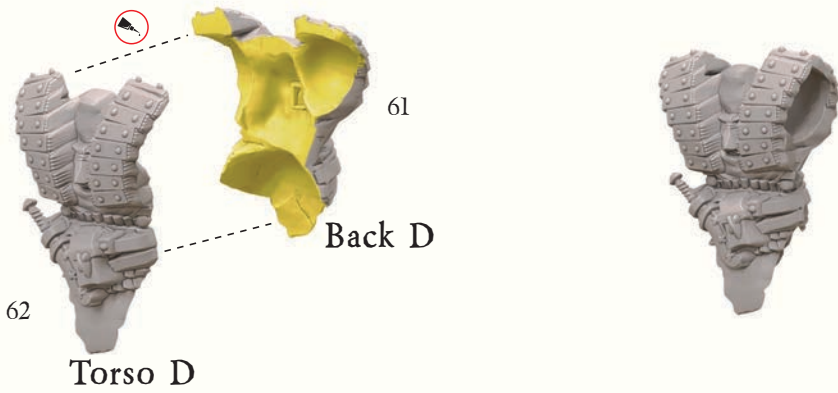

# Stalkers

Single troop assembly example

①

Torso A

②

Right Leg A

Left Leg A

③

\*Hand and head parts are interchangeable in all poses

# Stalkers Commander

①

②

③

\*Command sprue parts are interchangeable in all poses

# Stalkers Bannerman

①

②

③

\*Command sprue parts are interchangeable in all poses