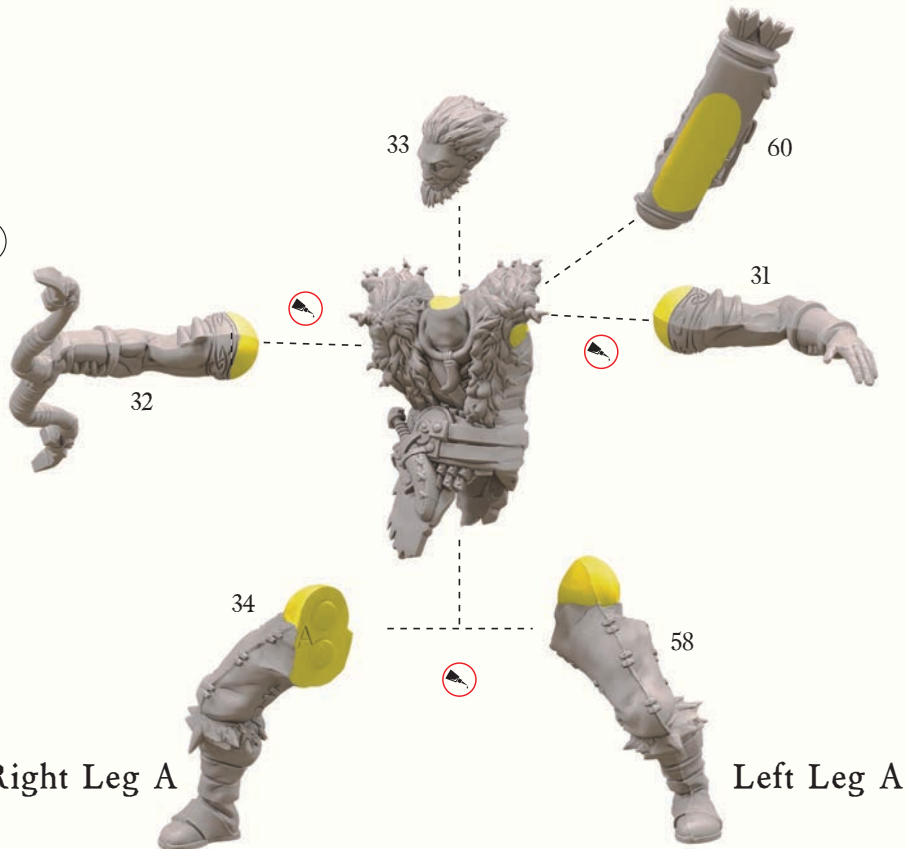

# Stalkers

Single troop assembly example

①

Torso A

②

Right Leg A

Left Leg A

③

\*Hand and head parts are interchangeable in all poses

# Stalkers Commander

①

②

③

\*Command sprue parts are interchangeable in all poses

# Stalkers Bannerman

①

②

③

\*Command sprue parts are interchangeable in all poses