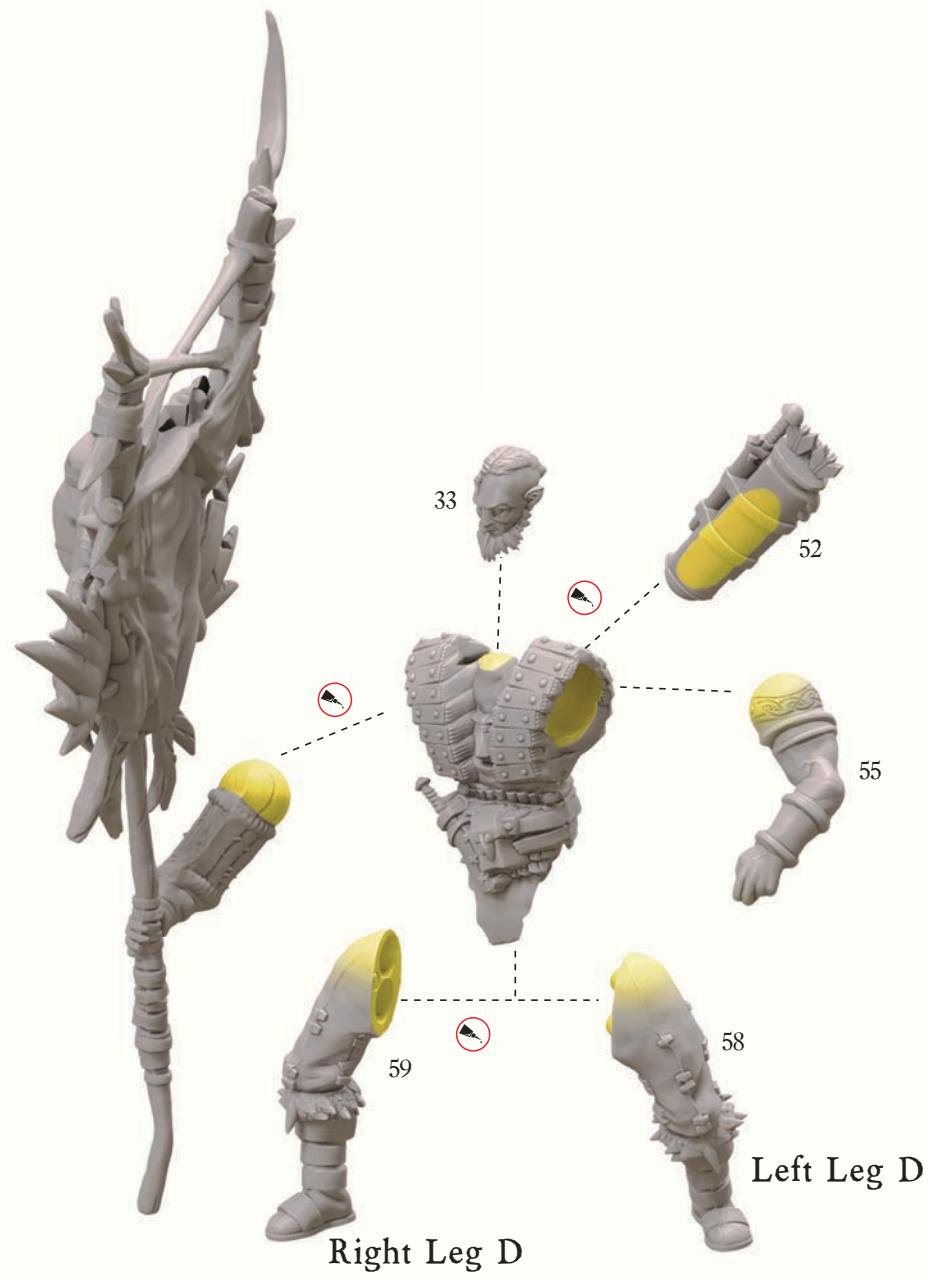

# Stalkers

Single troop assembly example

①

Torso A

②

Right Leg A

Left Leg A

③

\*Hand and head parts are interchangeable in all poses

# Stalkers Commander

①

②

③

\*Command sprue parts are interchangeable in all poses

# Stalkers Bannerman

①

②

③

\*Command sprue parts are interchangeable in all poses