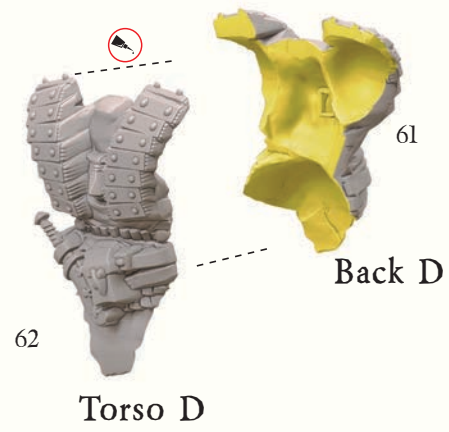

# Stalkers

Single troop assembly example

①

Torso A

②

Right Leg A

Left Leg A

③

\*Hand and head parts are interchangeable in all poses

# Stalkers Commander

①

②

③

\*Command sprue parts are interchangeable in all poses

# Stalkers Bannerman

①

②

③

\*Command sprue parts are interchangeable in all poses