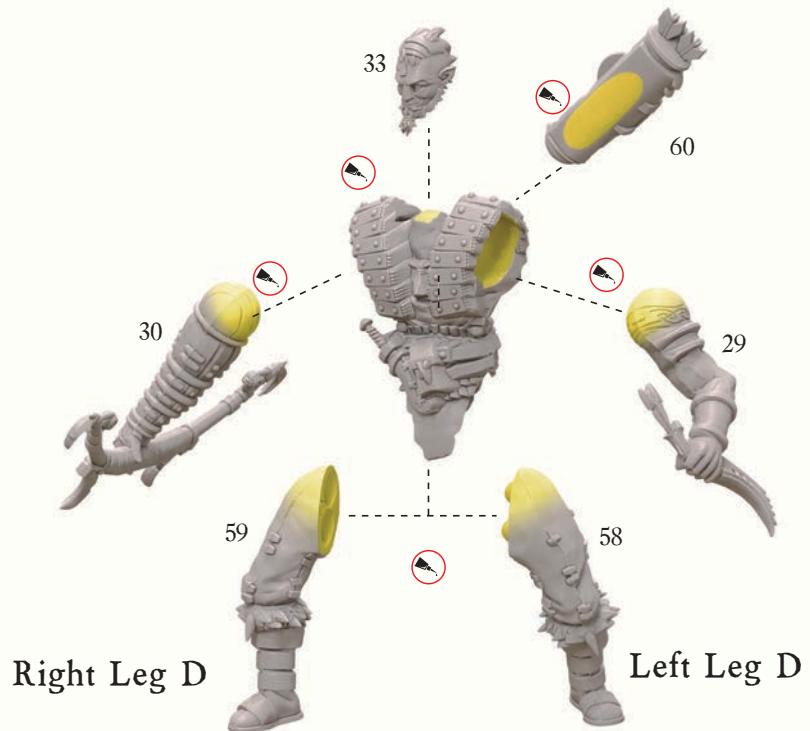

# Stalkers

Single troop assembly example

①

Torso A

②

Right Leg A

Left Leg A

③

\*Hand and head parts are interchangeable in all poses

# Stalkers Commander

①

②

③

\*Command sprue parts are interchangeable in all poses

# Stalkers Bannerman

①

②

③

\*Command sprue parts are interchangeable in all poses