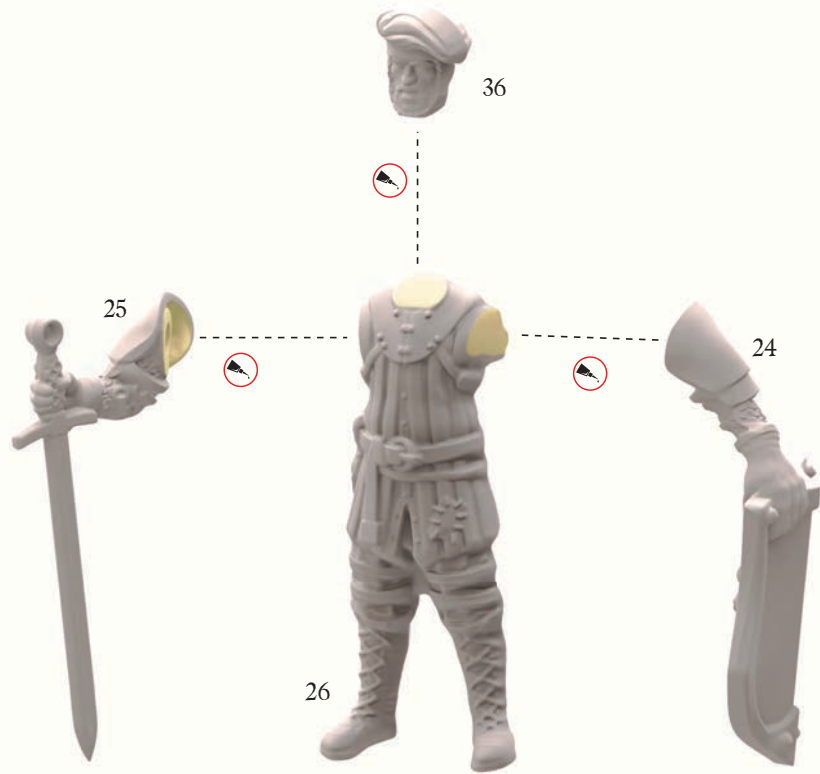

Militia Bowmen

Single troop assembly example

①

②

*Hand and head parts are interchangeable in all poses

Militia Commander

①

②

*Command sprue parts are interchangeable in all poses

Militia Bannerman

①

②

*Command sprue parts are interchangeable in all poses